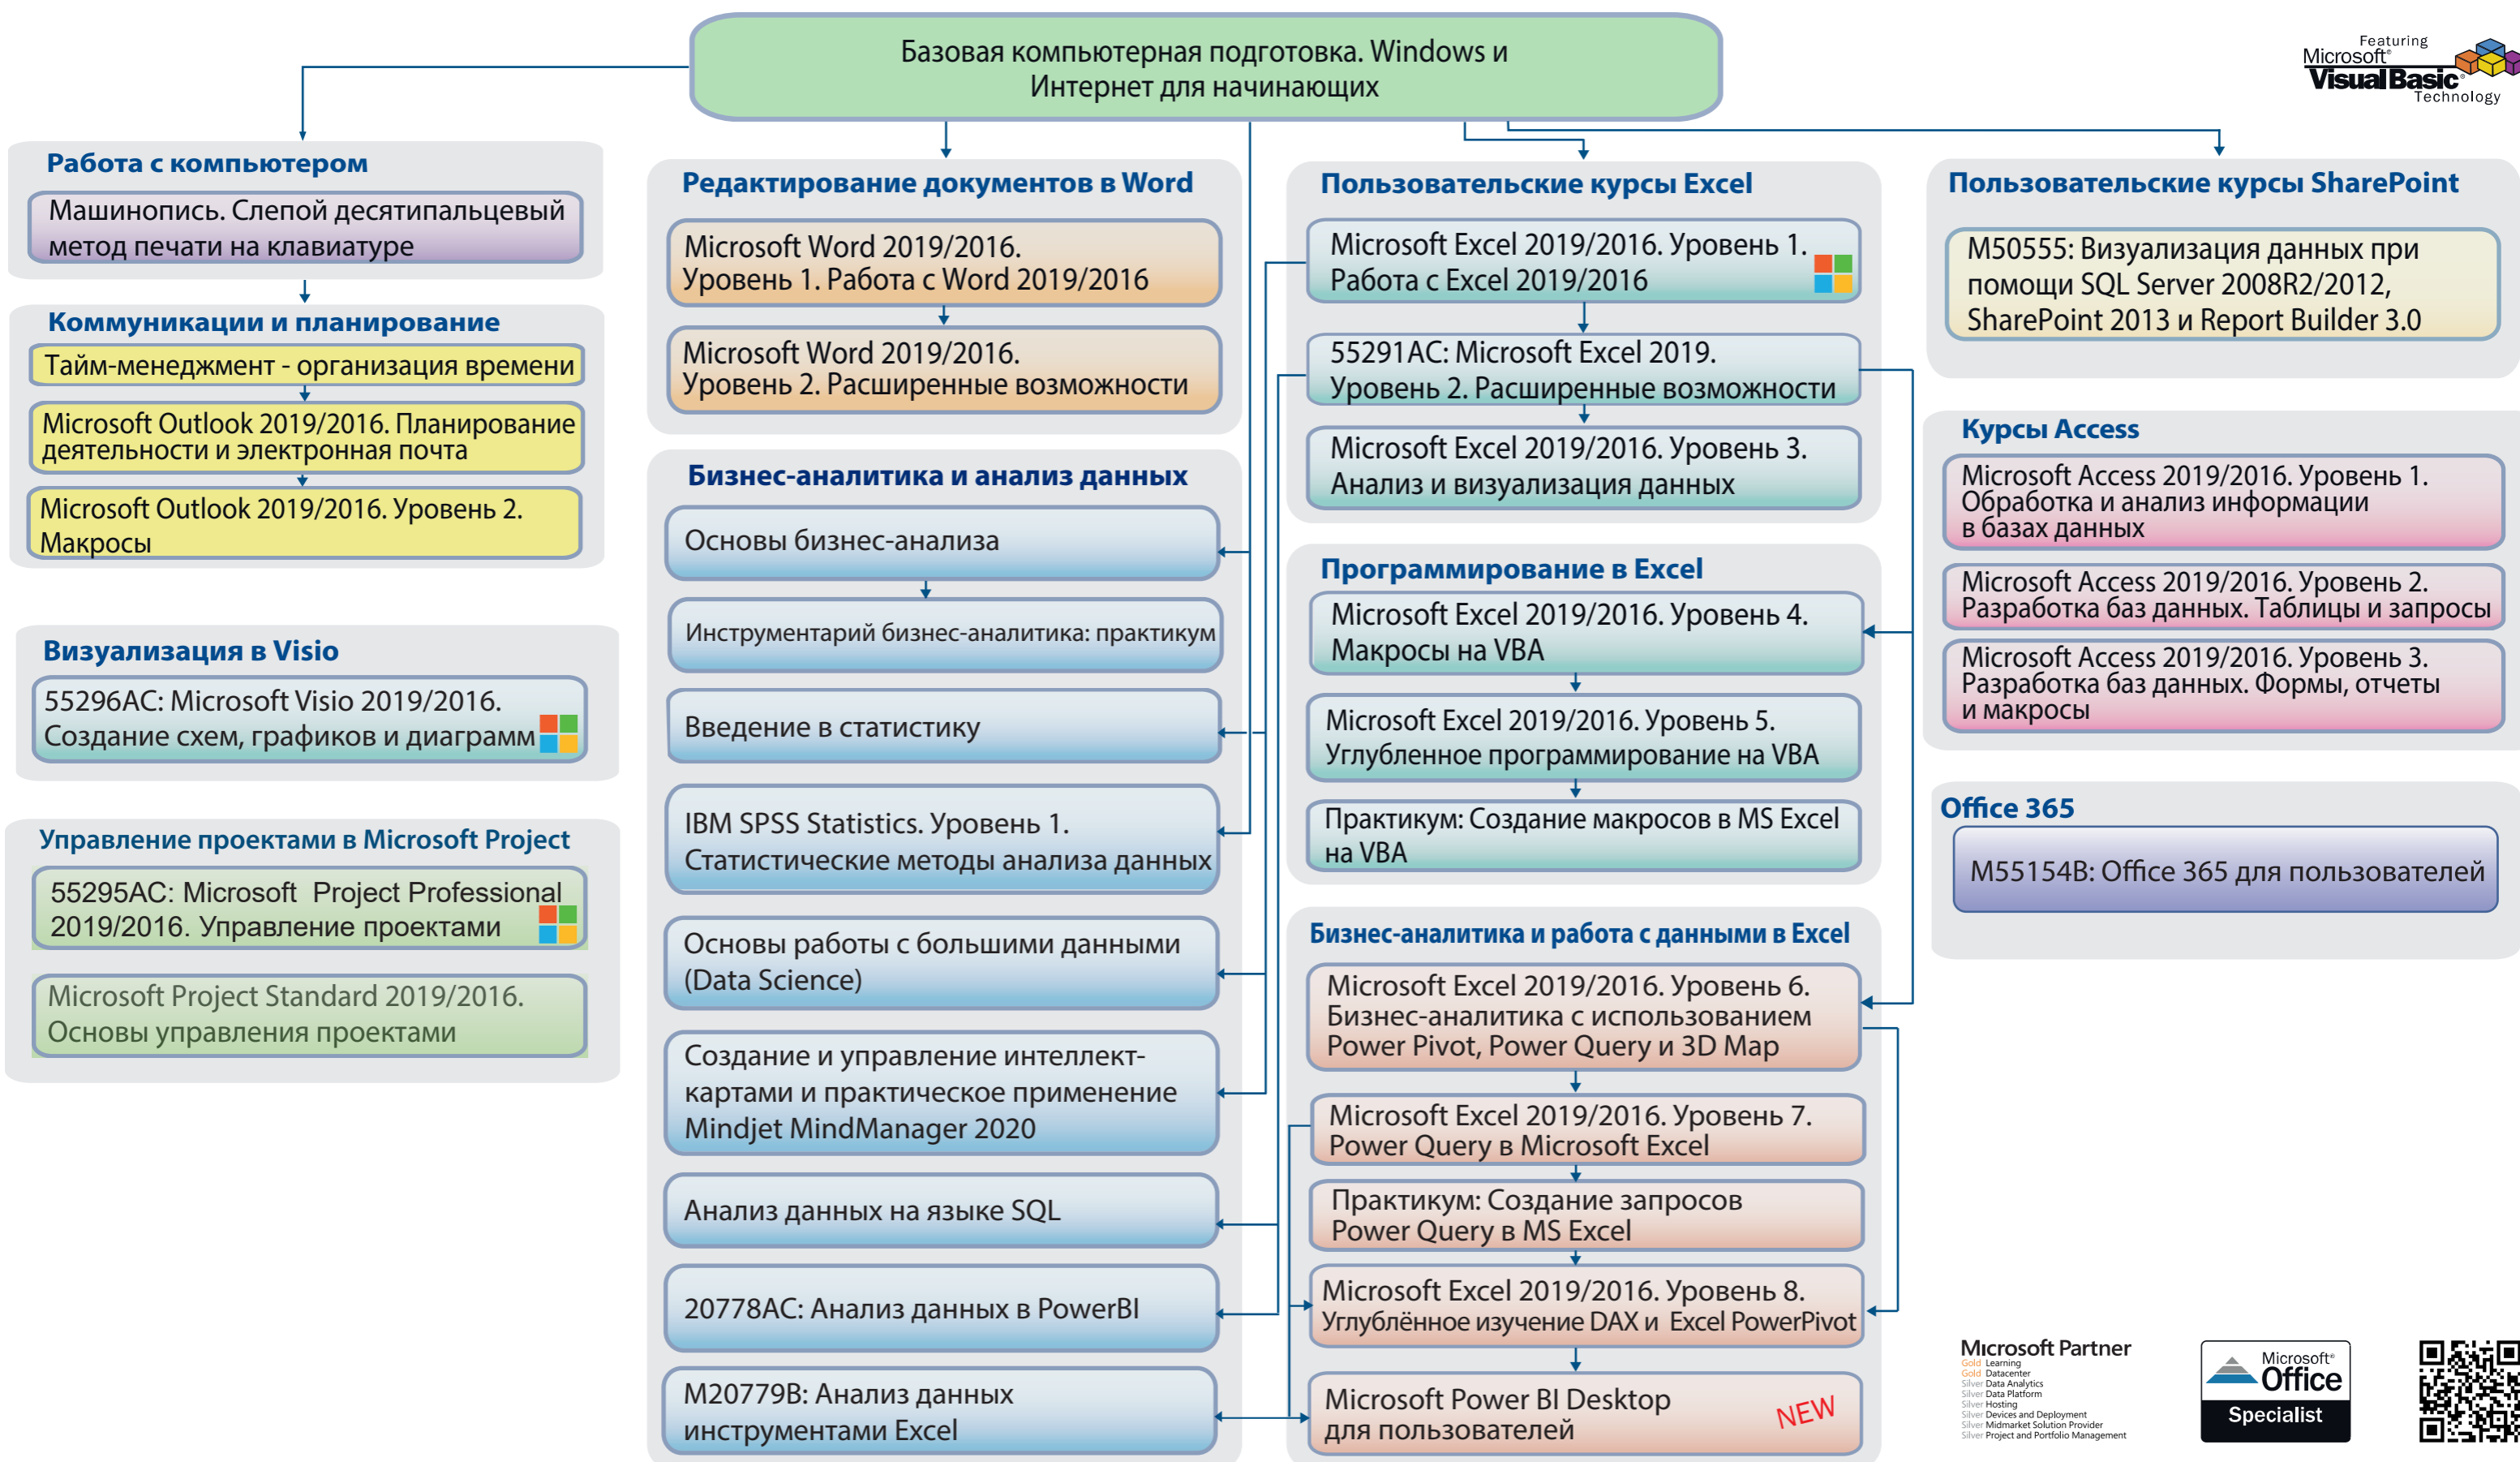

Схема прохождения курсов для пользователей ПК

Microsoft Partner
 Gold Learning
 Gold Datacenter
 Silver Data Analytics
 Silver Data Platform
 Silver Hosting
 Silver Devices and Deployment
 Silver Midmarket Solution Provider
 Silver Project and Portfolio Management