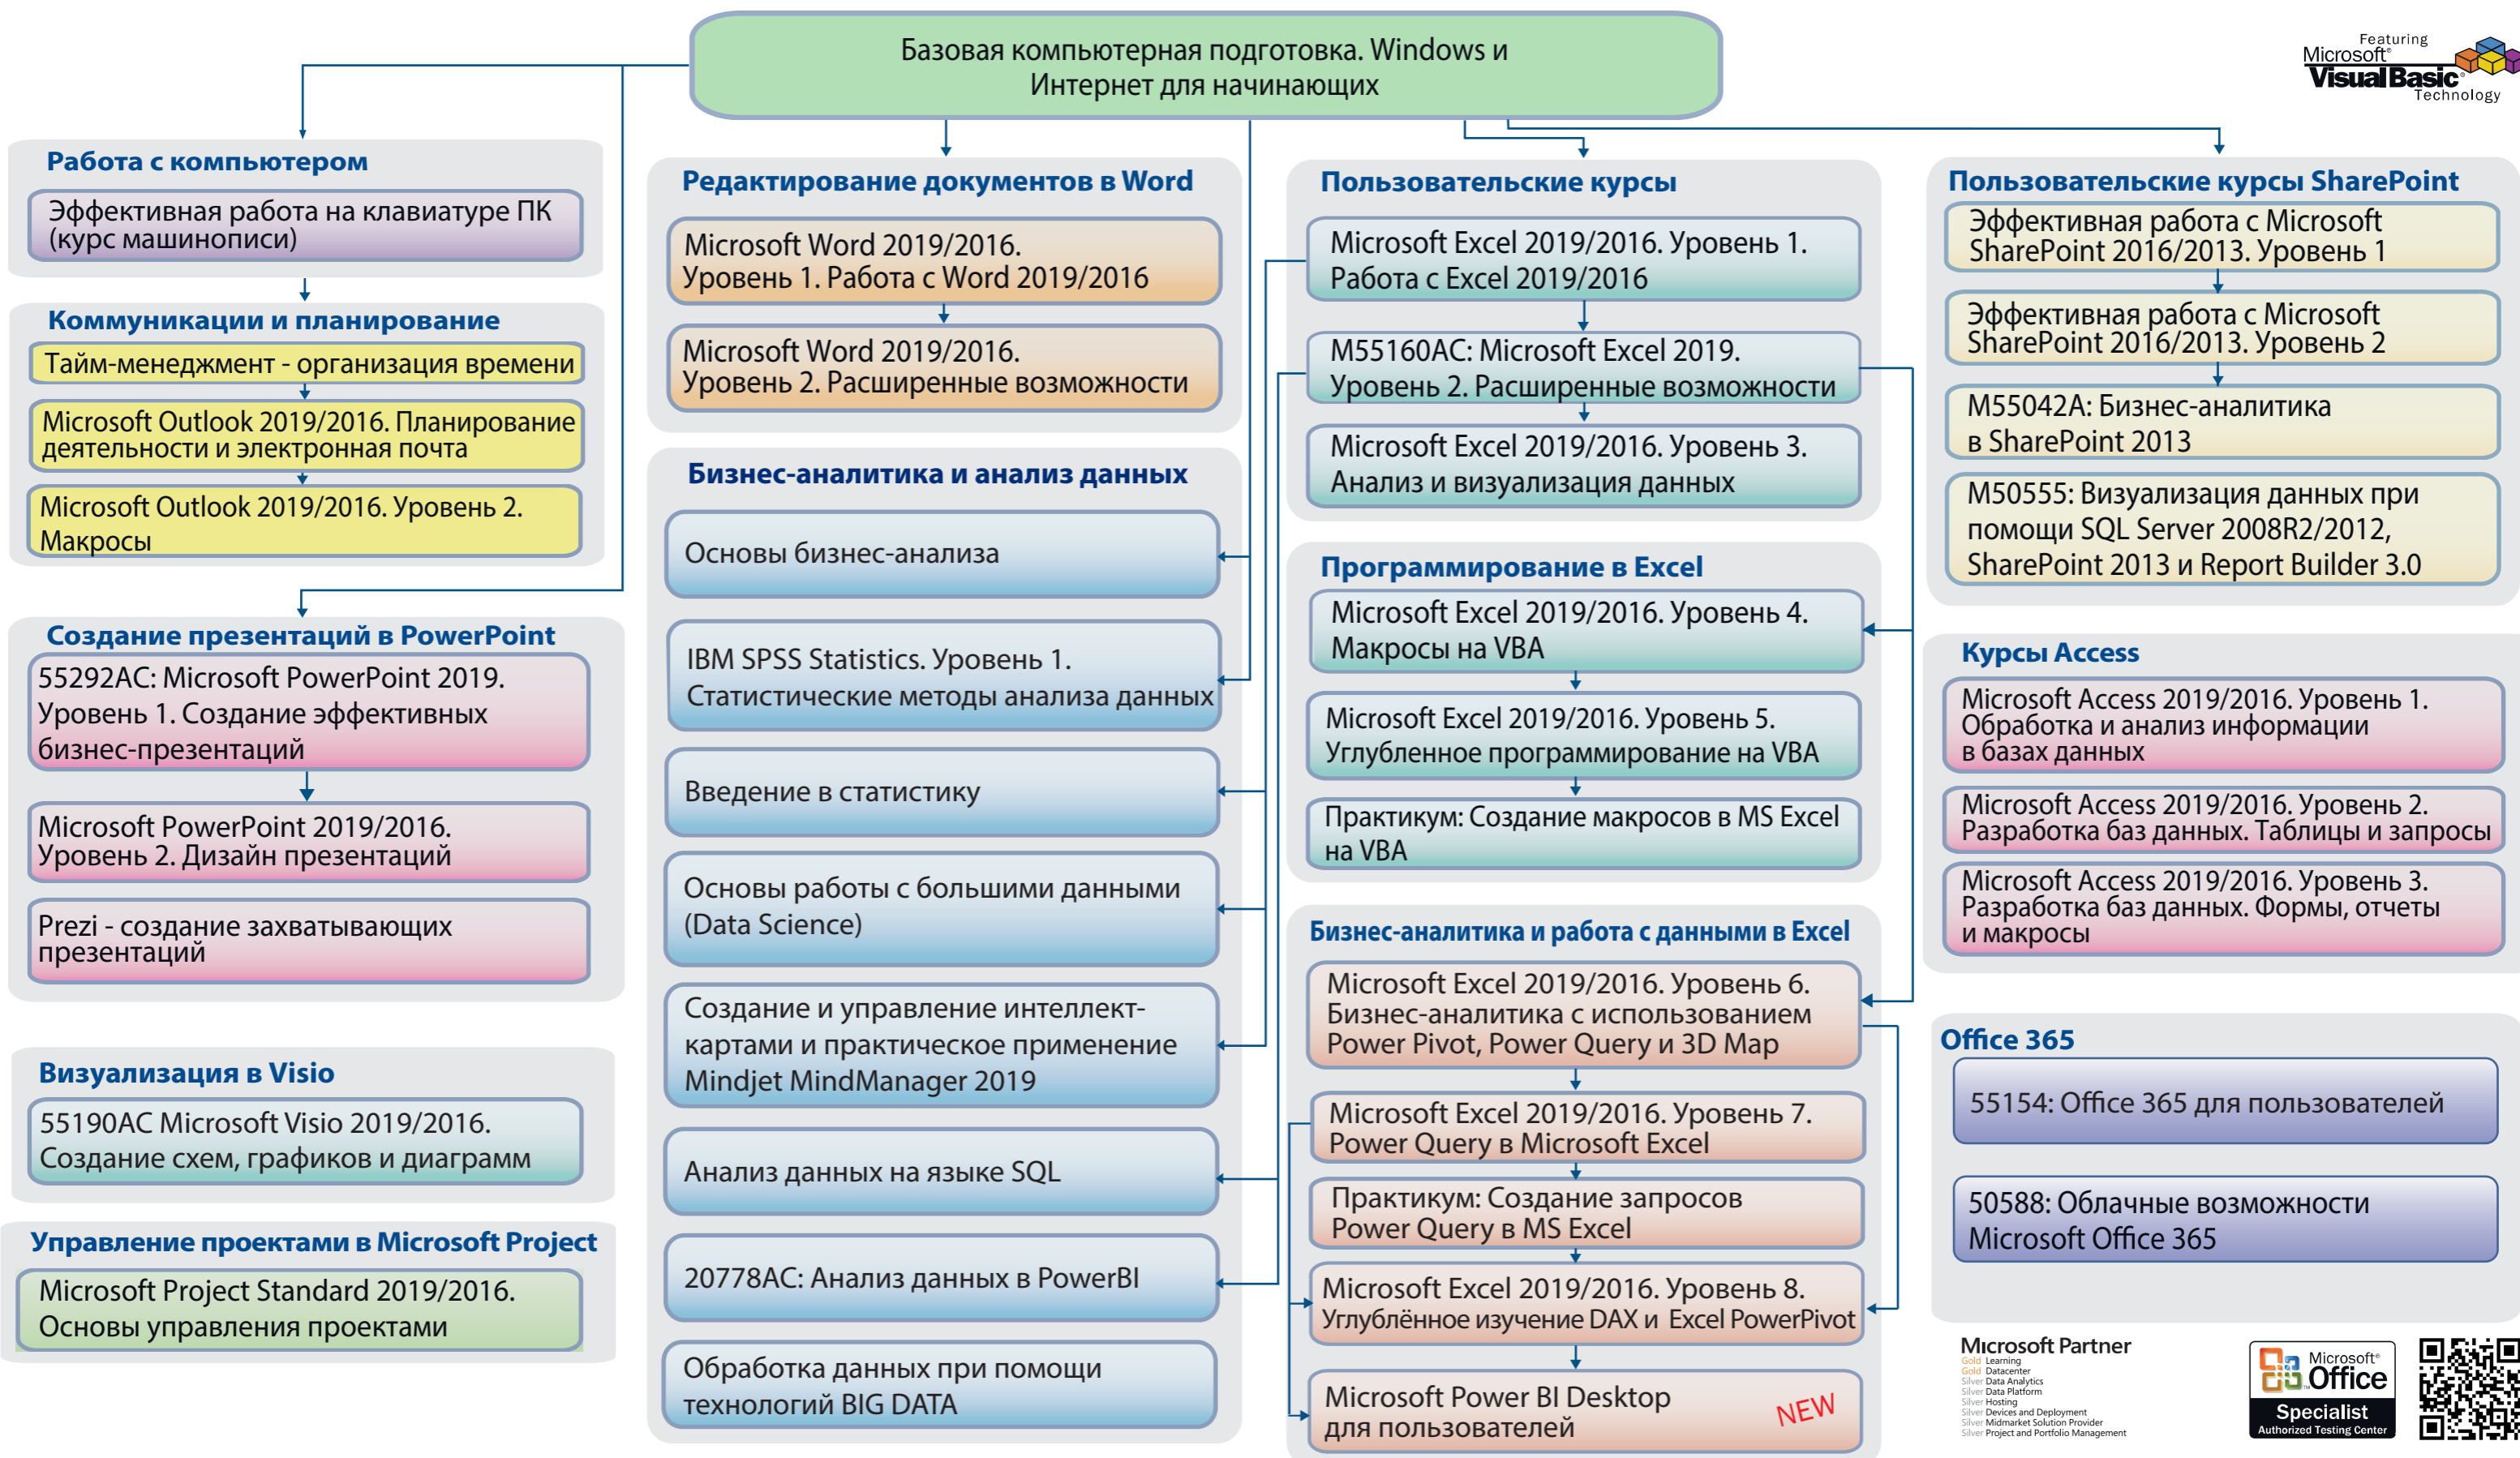

Схема прохождения курсов для пользователей ПК

Microsoft Partner
 Gold Learning
 Gold Datacenter
 Silver Data Analytics
 Silver Data Platform
 Silver Hosting
 Silver Devices and Deployment
 Silver Midmarket Solution Provider
 Silver Project and Portfolio Management